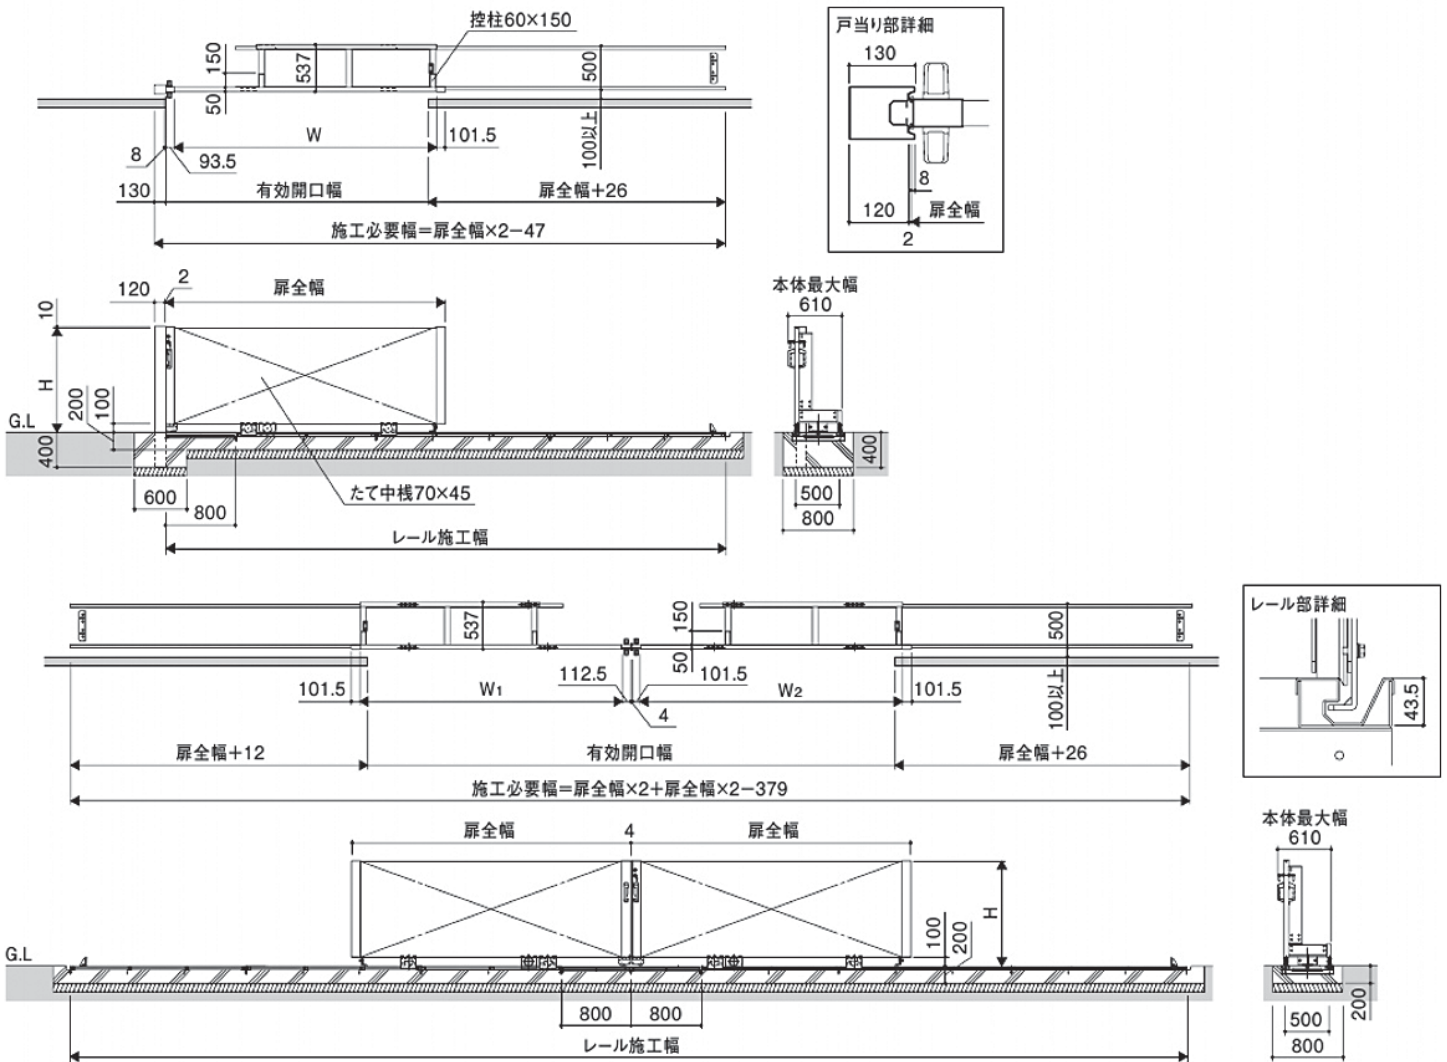

OHH Commercial Driveway Gates • Shop-drawings