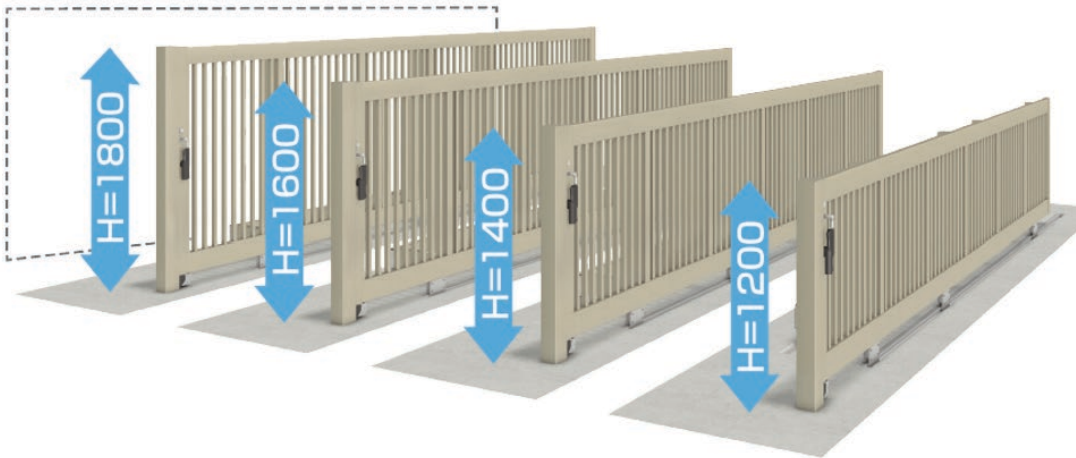

## Wood-look Two-tone Option

Call TODAY: 808-955-8211 • [www.kunkelworks.com](http://www.kunkelworks.com)